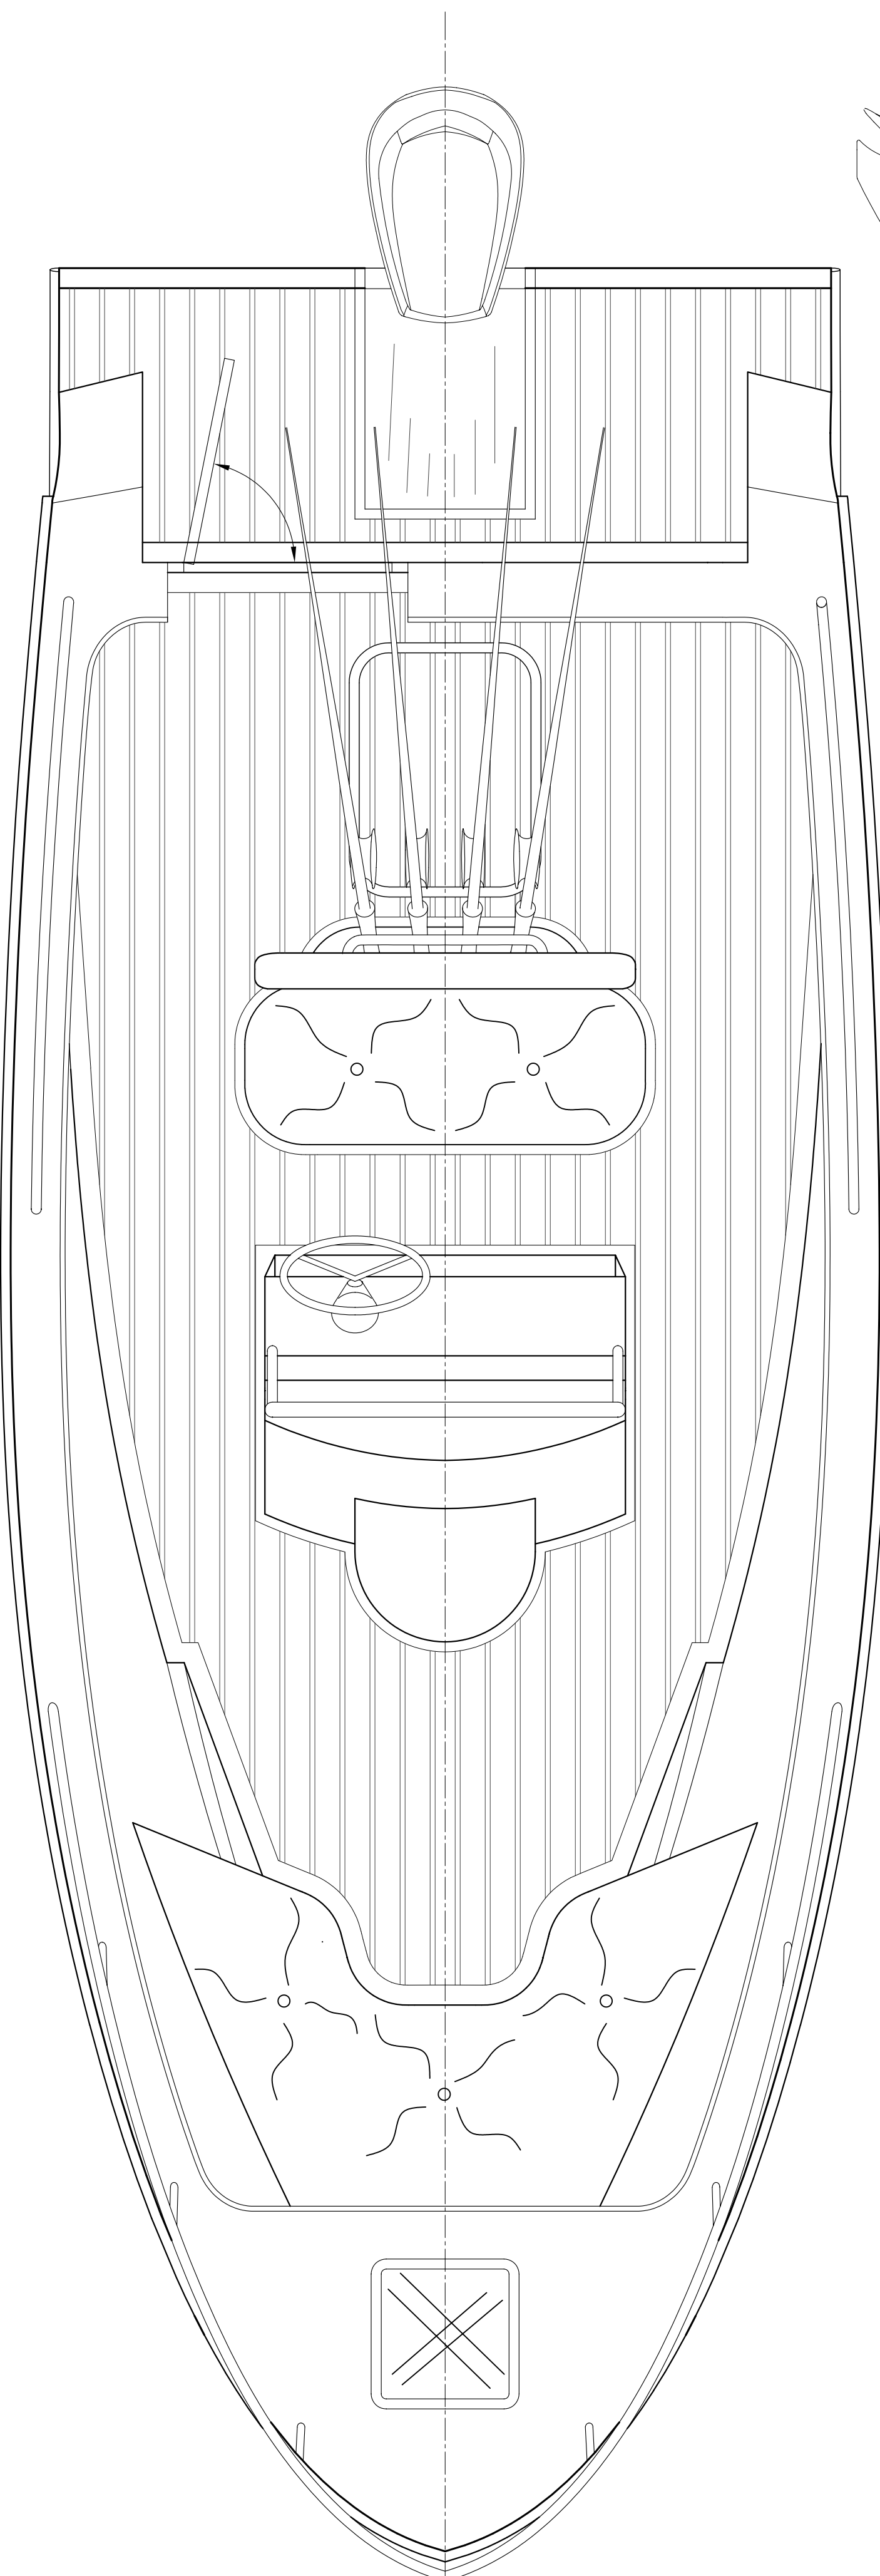

ARRANGEMENT PROFILE

PLAN VIEW

GENERAL NOTES
1/ ALL MEASUREMENTS WITHIN BRACKETS ARE IN MILLIMETRES

REF.	QMG.NO.	TITLE

Bowdidge Marine Designs
1252 Moorlands Rd
Moorland, Qld. 4678
Australia
Ph: (07) 4156 1708
www.bowdidge@marinedesigns.com.au

Profile & Arrangement Plan

Sheet 1

SportsMaster 19

L.O.A.: 19ft	O.W.L.: 16ft - 3in	Designed by Mark Bowdidge (MKD/M)
Beam: 7ft - 3in	Draft: 9 - 3/4"	Plan No 1
Eng No.		
Drawn: 18/11/08		
Drawn by: MKB		
Scale: 1" = 1'-0"		

THESE PLANS ARE FOR THE CONSTRUCTION OF ONE BOAT ONLY.